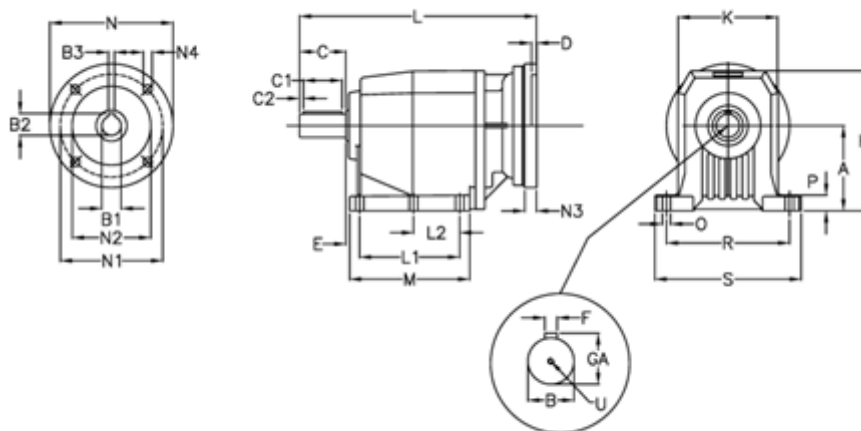

Data Sheet

Article number: 40600811951250
Description: Helical gearbox
C803P-119,5-P132B5

Measures

A = 250	D = 5.0	L2 = 0.0	P = 35
B = 80	E = 33	M = 277.0	R = 370
B1 = 38	F = 22	N = 300	S = 440
B2 = 41.3	GA = 85.0	N1 = 265	U = M20x42
B3 = 10	H = 420	N2 = 230	
C = 140	K = 320	N3 = 16	
C1 = 110	L = 579.5	N4 = 14	
C2 = 15	L1 = 210.0	O = 26	